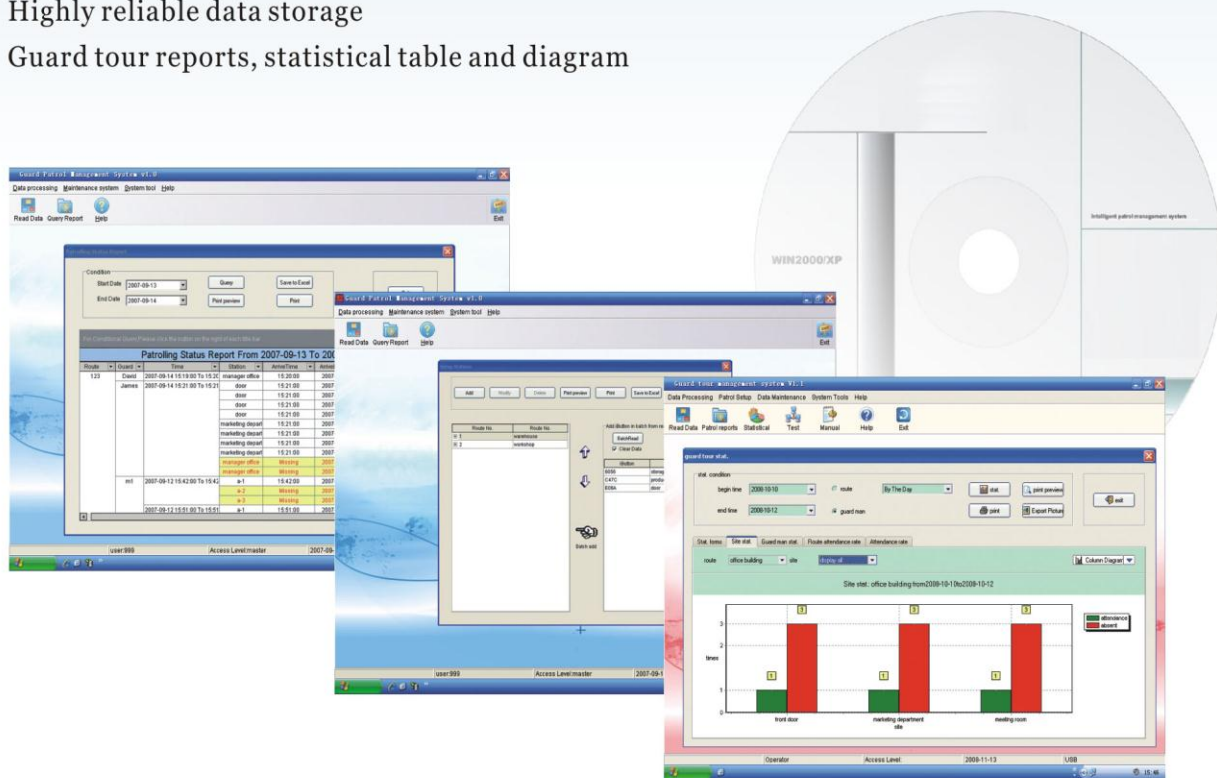

Multiple changes : software can be compiled according to customer' s requirements

Features:

Easy and fool-proof operation

Intelligent design of tour time plan

Highly reliable data storage

Guard tour reports, statistical table and diagram